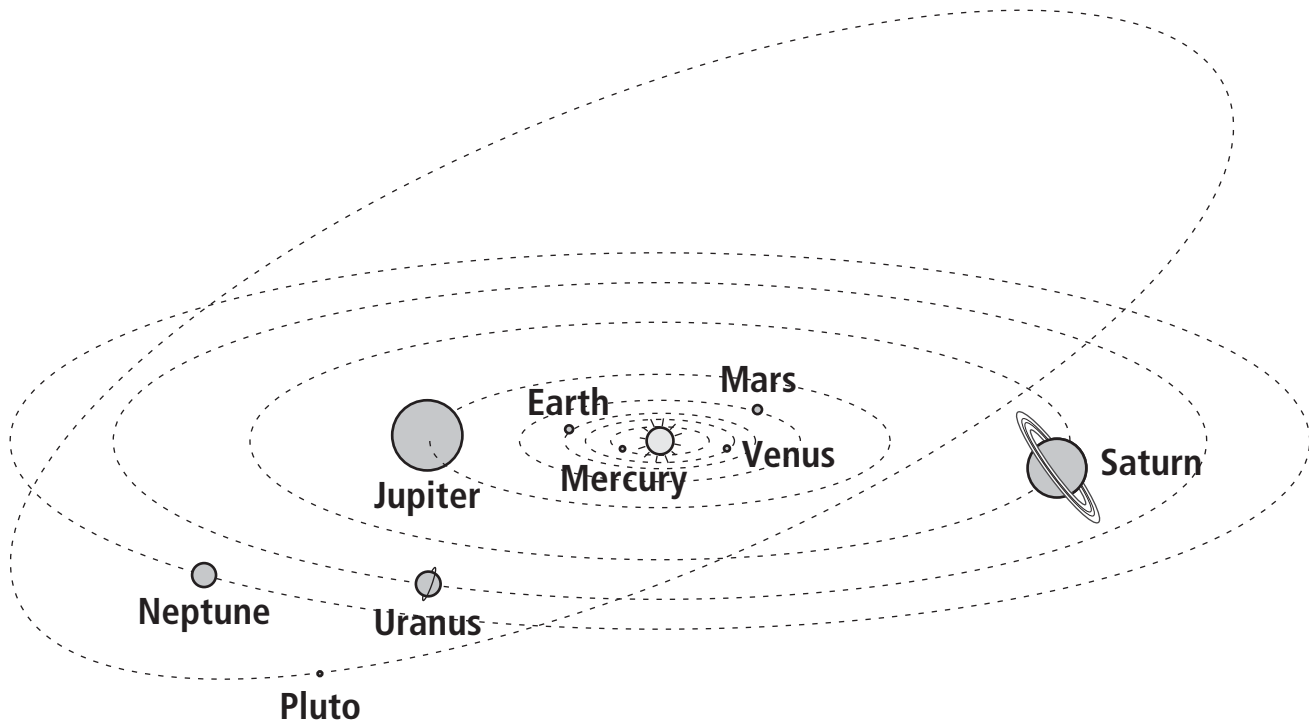

Planet Orbits

In the 1990s, Pluto was closer to the Sun than was Neptune.
On the diagram, find the place in its orbit where Pluto may have been in the 1990s.

This diagram is not a scale model.