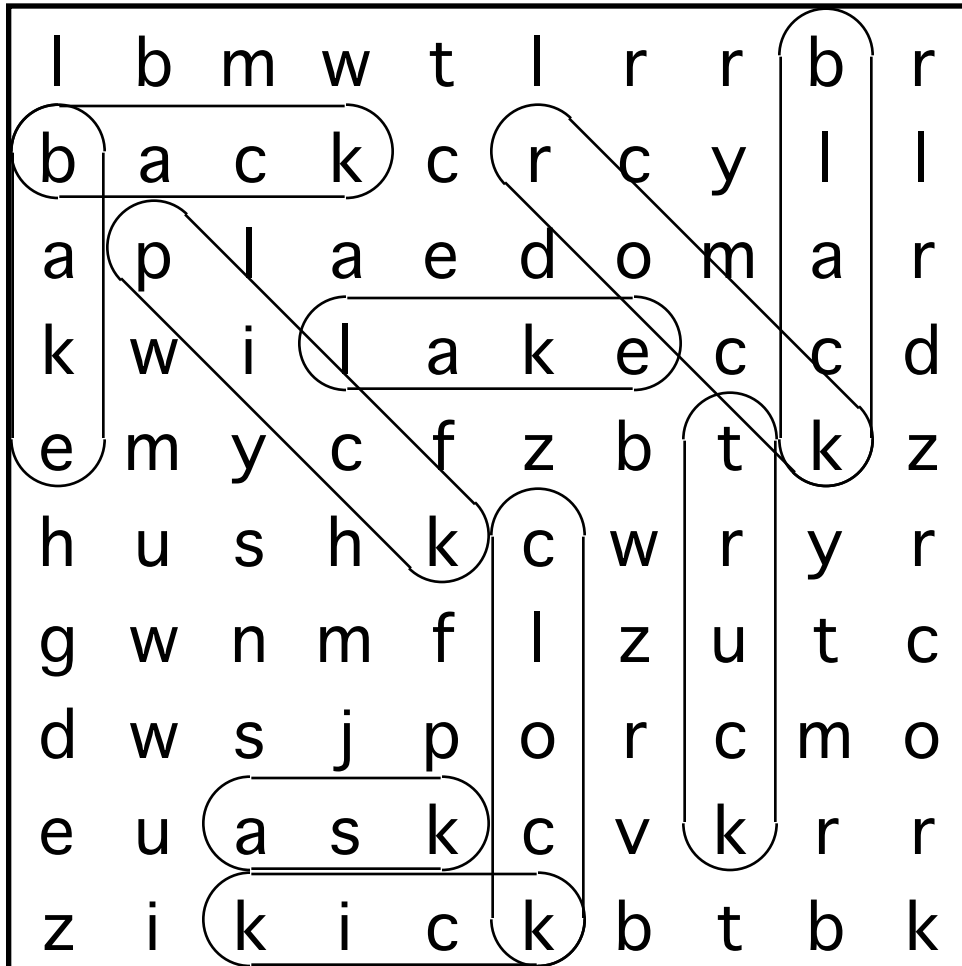

Unit 10
Answer Key

lake
rock
ask
pick
truck

black
back
bake
clock
kick