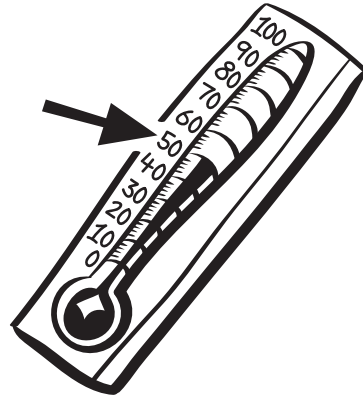

storm

sun

temperature

thermometer