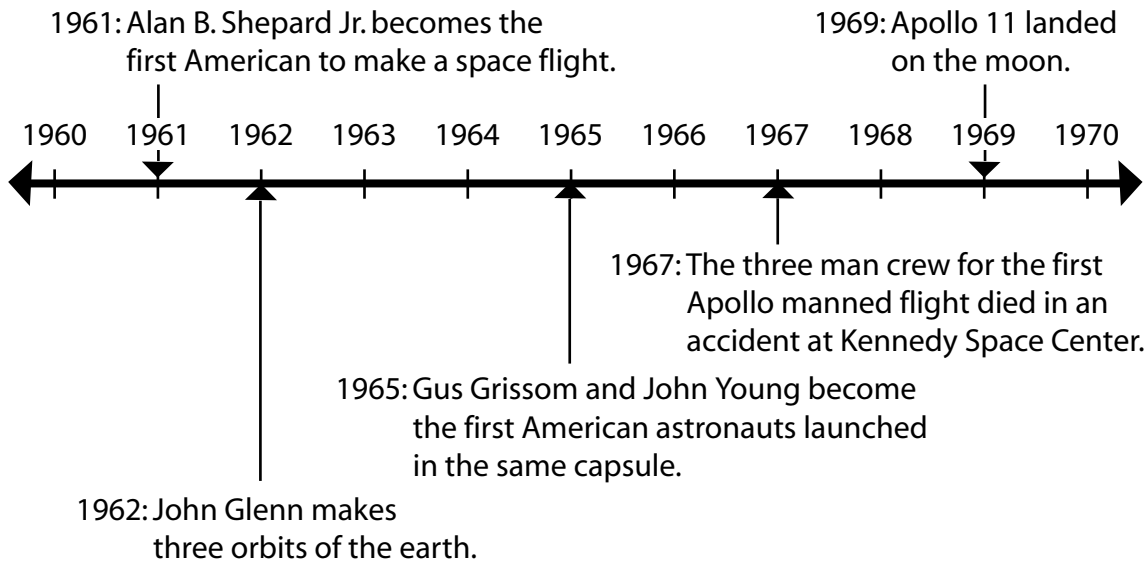

Name \_\_\_\_\_ Date \_\_\_\_\_

**Data Sheet****Facts about the Statue of Liberty**

- 1876: Sculptor Frederic Auguste Bartholdi was commissioned to design a statue for the United States.
- 1884: The statue was completed in France.
- 1885: The statue arrived in New York Harbor.
- 1886: The Statue of Liberty was dedicated.
- 1924: The Statue of Liberty became part of a national monument.

Name \_\_\_\_\_ Date \_\_\_\_\_

**Data Sheet**

**Important Events in the United States Space Program**

**Important Events in the United States Space Program**

1961: Alan B. Shepard Jr. becomes the first American to make a space flight.

1962: John Glenn makes three orbits of the earth.

1965: Gus Grissom and John Young become the first American astronauts launched in the same capsule.

1967: The three-man crew for the first Apollo manned flight died in an accident at Kennedy Space Center.

1969: Apollo 11 landed on the moon.

Copyright © Houghton Mifflin Company. All rights reserved.